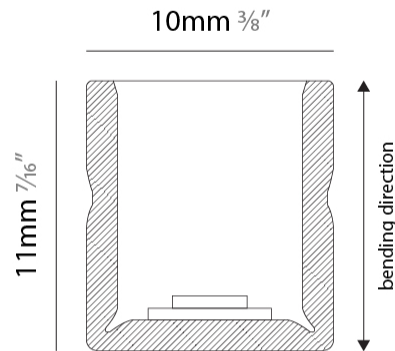

E12W0007-

base number _____ Color _____
Temperature _____

1. To build a product code in our configurator select the specify button on the base model # product page
2. To build a manual product code on this datasheet choose from the options listed below in blue font and add the suffix to the base model #

GENERAL

Series: Flexlite
Subseries: Flexlite Wave
Brand: Unonovesette
Division: Exterior
Mounting Type: Surface
Mounting Location: Wall
Subcategory: Wall Effect

PHYSICAL

Shape: Abstract
Length (mm): 1000
Length (in): 39 3/8
Width (mm): 10
Width (in): 0 7/8
Height (mm): 11
Height (in): 0 7/16
Light Distribution: Omnidirectional
Diffuser: Polyurethane - Opal
Fixture Finish: WHI
Fixture Material: PVC / Polyurethane
Cable Details: Neoprene 300mm 2x0.5 mm2
Upon Request: Custom length - maximum of 5 meters

ELECTRICAL

Lamp Type: LED
Input Wattage (W): 13.57/m
Total Output Wattage (W): 11.21/m
Dimming: Non-Dimmable / 0-10V Dimming
Driver Included: No
Driver Location: Remote
Driver Type: Constant Voltage - Universal
Driver Class: Class 2
Input Voltage (V): 120 - 277
Output Voltage (V): 24

LED

Color Temperature (°K): 2700 / 3050 / 4250 / 5100
Max. Delivered Lumen (lm): 420 (3050K)
CRI: >85 CRI
Lamp Life (hrs): 100000
Upon Request: Dim to Warm

OPTICAL

Optic°: 120° Diffused light

RATINGS AND CERTIFICATIONS

Certified By: Certified for North American Standards
IP rating: IP68 (for permanent submersion 5m)