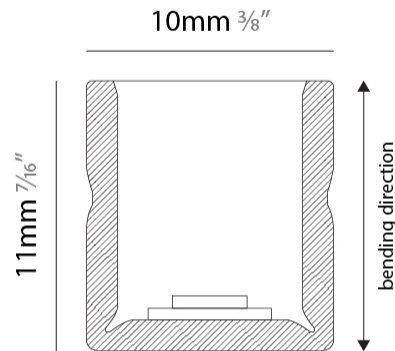

E12W0009-

base number _____
Color _____
Temperature _____

1. To build a product code in our configurator select the specify button on the base model # product page
2. To build a manual product code on this datasheet choose from the options listed below in blue font and add the suffix to the base model #

GENERAL

Series: Flexlite
Subseries: Flexlite Wave
Brand: Unonovesette
Division: Exterior
Mounting Type: Surface
Mounting Location: Wall
Subcategory: Wall Effect

PHYSICAL

Shape: Abstract
Length (mm): 1000
Length (in): 39 ³/₈
Width (mm): 10
Width (in): 0 ³/₈
Height (mm): 11
Height (in): 0 ⁷/₁₆
Light Distribution: Omnidirectional
Diffuser: Polyurethane - Opal
Fixture Finish: WHI
Fixture Material: PVC / Polyurethane
Cable Details: Neoprene 300mm 2x0.5 mm2
Upon Request: Custom length - maximum of 5 meters

ELECTRICAL

Lamp Type: LED
Input Wattage (W): 13.57/m
Total Output Wattage (W): 11.21/m
Dimming: Non-Dimmable / 0-10V Dimming
Driver Included: No
Driver Location: Remote
Driver Type: Constant Voltage - Universal
Driver Class: Class 2
Input Voltage (V): 120 - 277
Output Voltage (V): 24

LED

Color Temperature (°K): 2700 / 3050 / 4250 / 5100
Max. Delivered Lumen (lm): 420 (3050K)
CRI: >90 CRI
Lamp Life (hrs): 100000
Upon Request: Dim to Warm

OPTICAL

Optic°: 120° Diffused light

RATINGS AND CERTIFICATIONS

Certified By: Certified for North American Standards
IP rating: IP68 (for permanent submersion 5m)