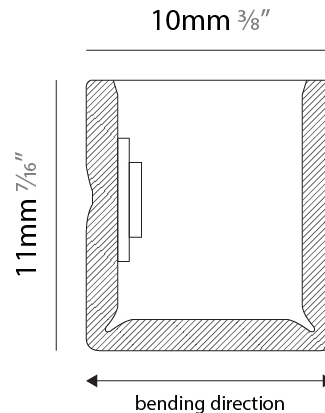

E12W0004-

base number _____ Color _____
Temperature _____

1. To build a product code in our configurator select the specify button on the base model # product page
2. To build a manual product code on this datasheet choose from the options listed below in blue font and add the suffix to the base model #

GENERAL

Series: Flexlite
Subseries: Firenze Palla Monopoint
Brand: Unonovesette
Division: Exterior
Mounting Type: Surface
Mounting Location: Wall
Subcategory: Wall Effect

PHYSICAL

Shape: Curves
Length (mm): 1000
Length (in): 39 ³/₈
Width (mm): 10
Width (in): 0 ³/₈
Height (mm): 11
Height (in): 0 ⁷/₁₆
Light Distribution: Omnidirectional
Diffuser: Polyurethane - Opal
Fixture Finish: WHI
Fixture Material: PVC / Polyurethane
Cable Details: Neoprene 300mm 2x0.5 mm2
Upon Request: Custom length - maximum of 5 meters

ELECTRICAL

Lamp Type: LED
Input Wattage (W): 13.57/m
Total Output Wattage (W): 11.21/m
Dimming: Non-Dimmable / 0-10V Dimming
Driver Included: No
Driver Location: Remote
Driver Type: Constant Voltage - Universal
Driver Class: Class 2
Input Voltage (V): 120 - 277
Output Voltage (V): 24

LED

Color Temperature (°K): 2700 / 3150 / 4300 / 5250
Max. Delivered Lumen (lm): 470 (3150K)
CRI: >85 CRI
Lamp Life (hrs): 50000
Upon Request: Dim to Warm

OPTICAL

Optic°: 120° Diffused light

RATINGS AND CERTIFICATIONS

Certified By: Certified for North American Standards
IP rating: IP68 (for permanent submersion 5m)